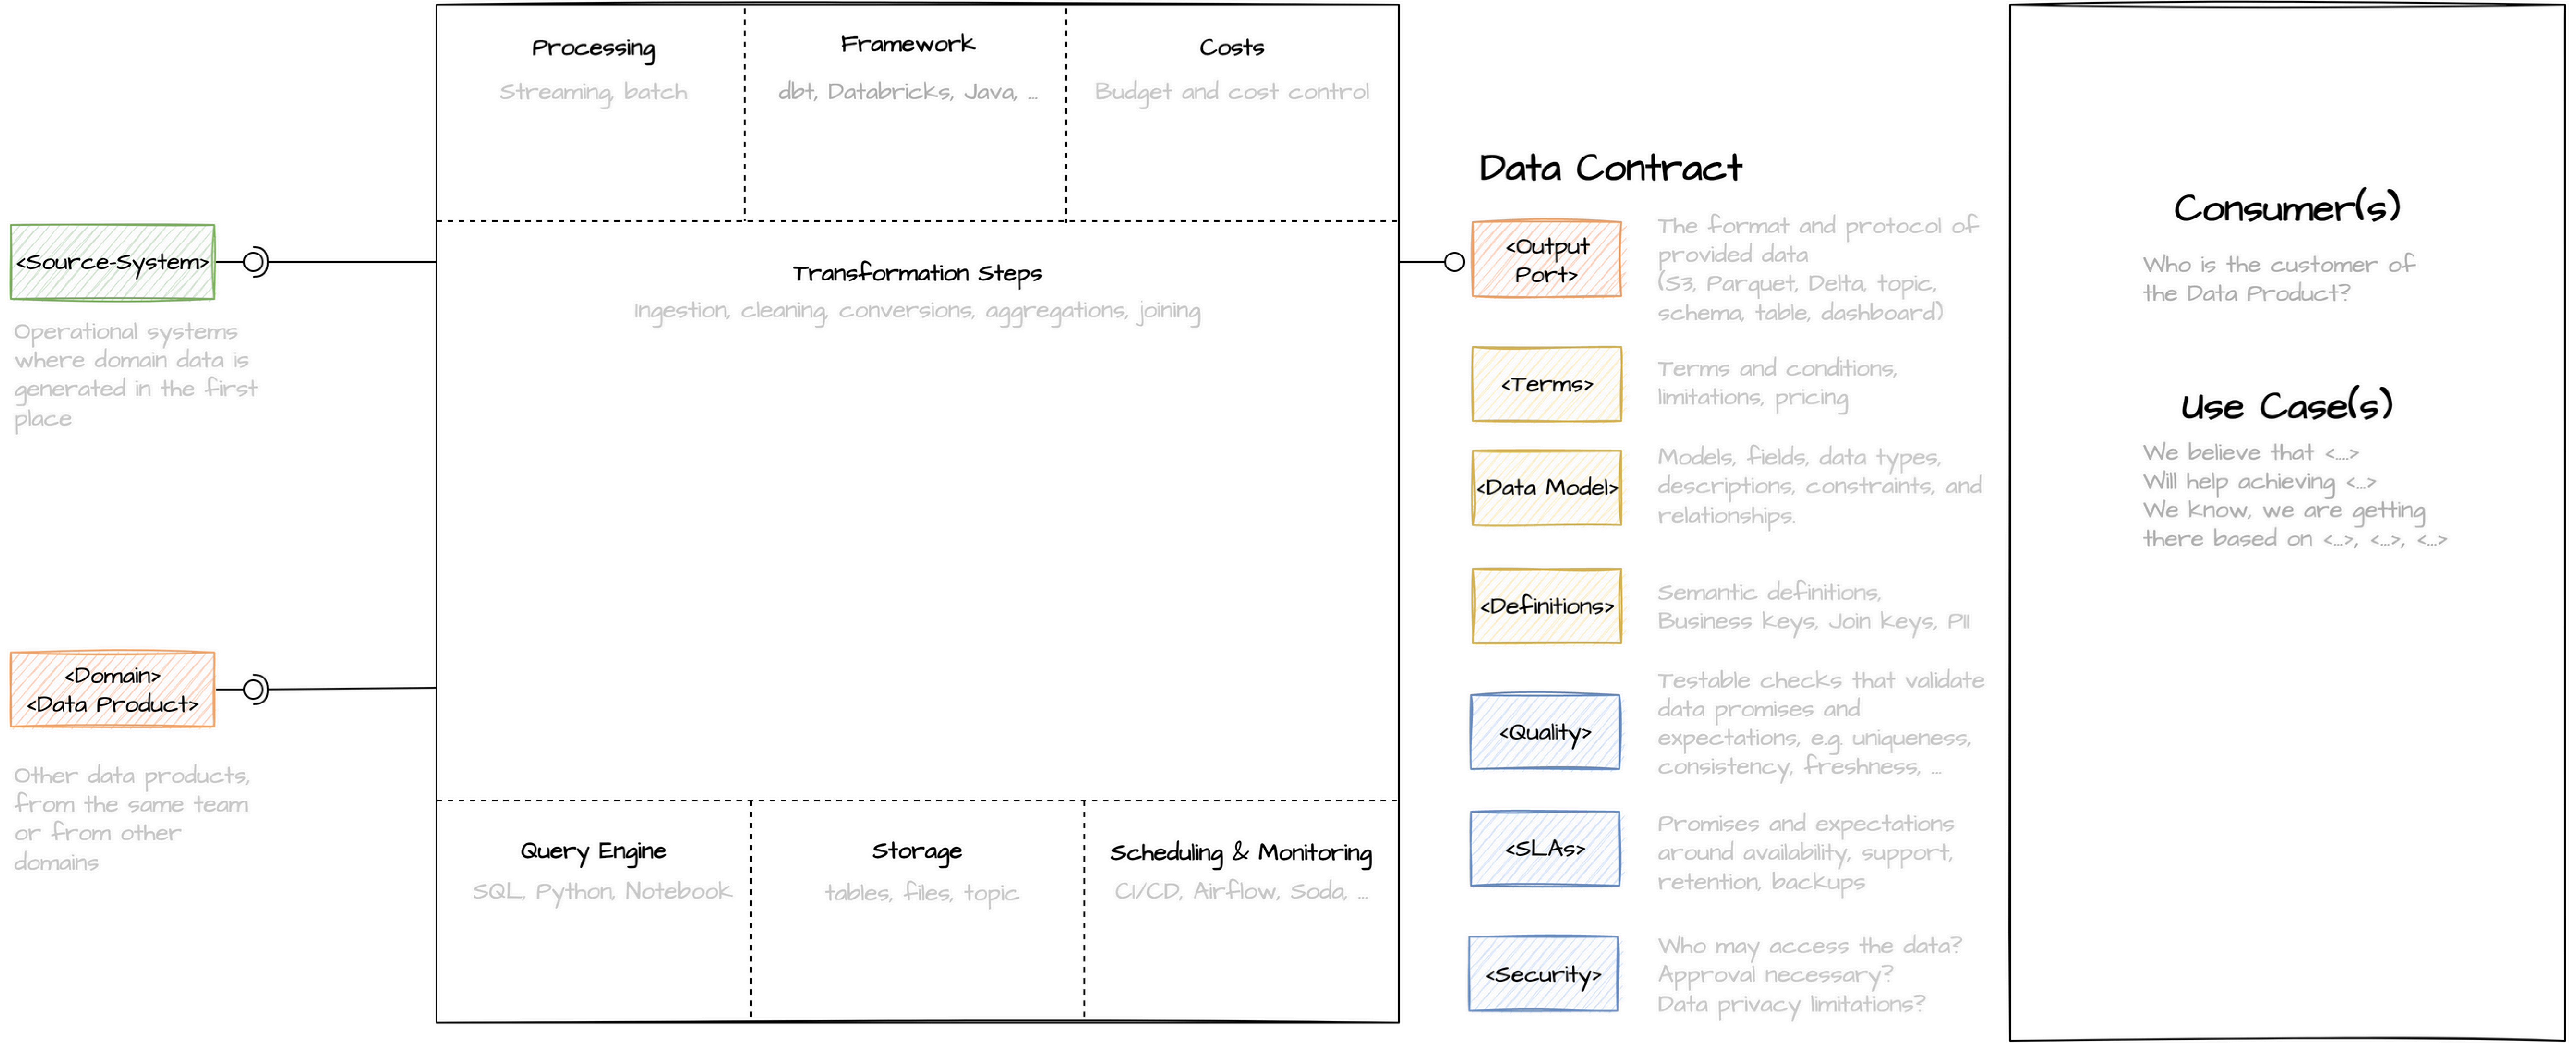

Data Product Architecture

Classification

The archetype of the provided data (source-aligned, aggregate, consumer-aligned)

Ubiquitous Language

Context-specific domain terminology (relevant for Data Product)

Follow-up

e.g. create a Data Contract YAML (datacontract.com)
Date: